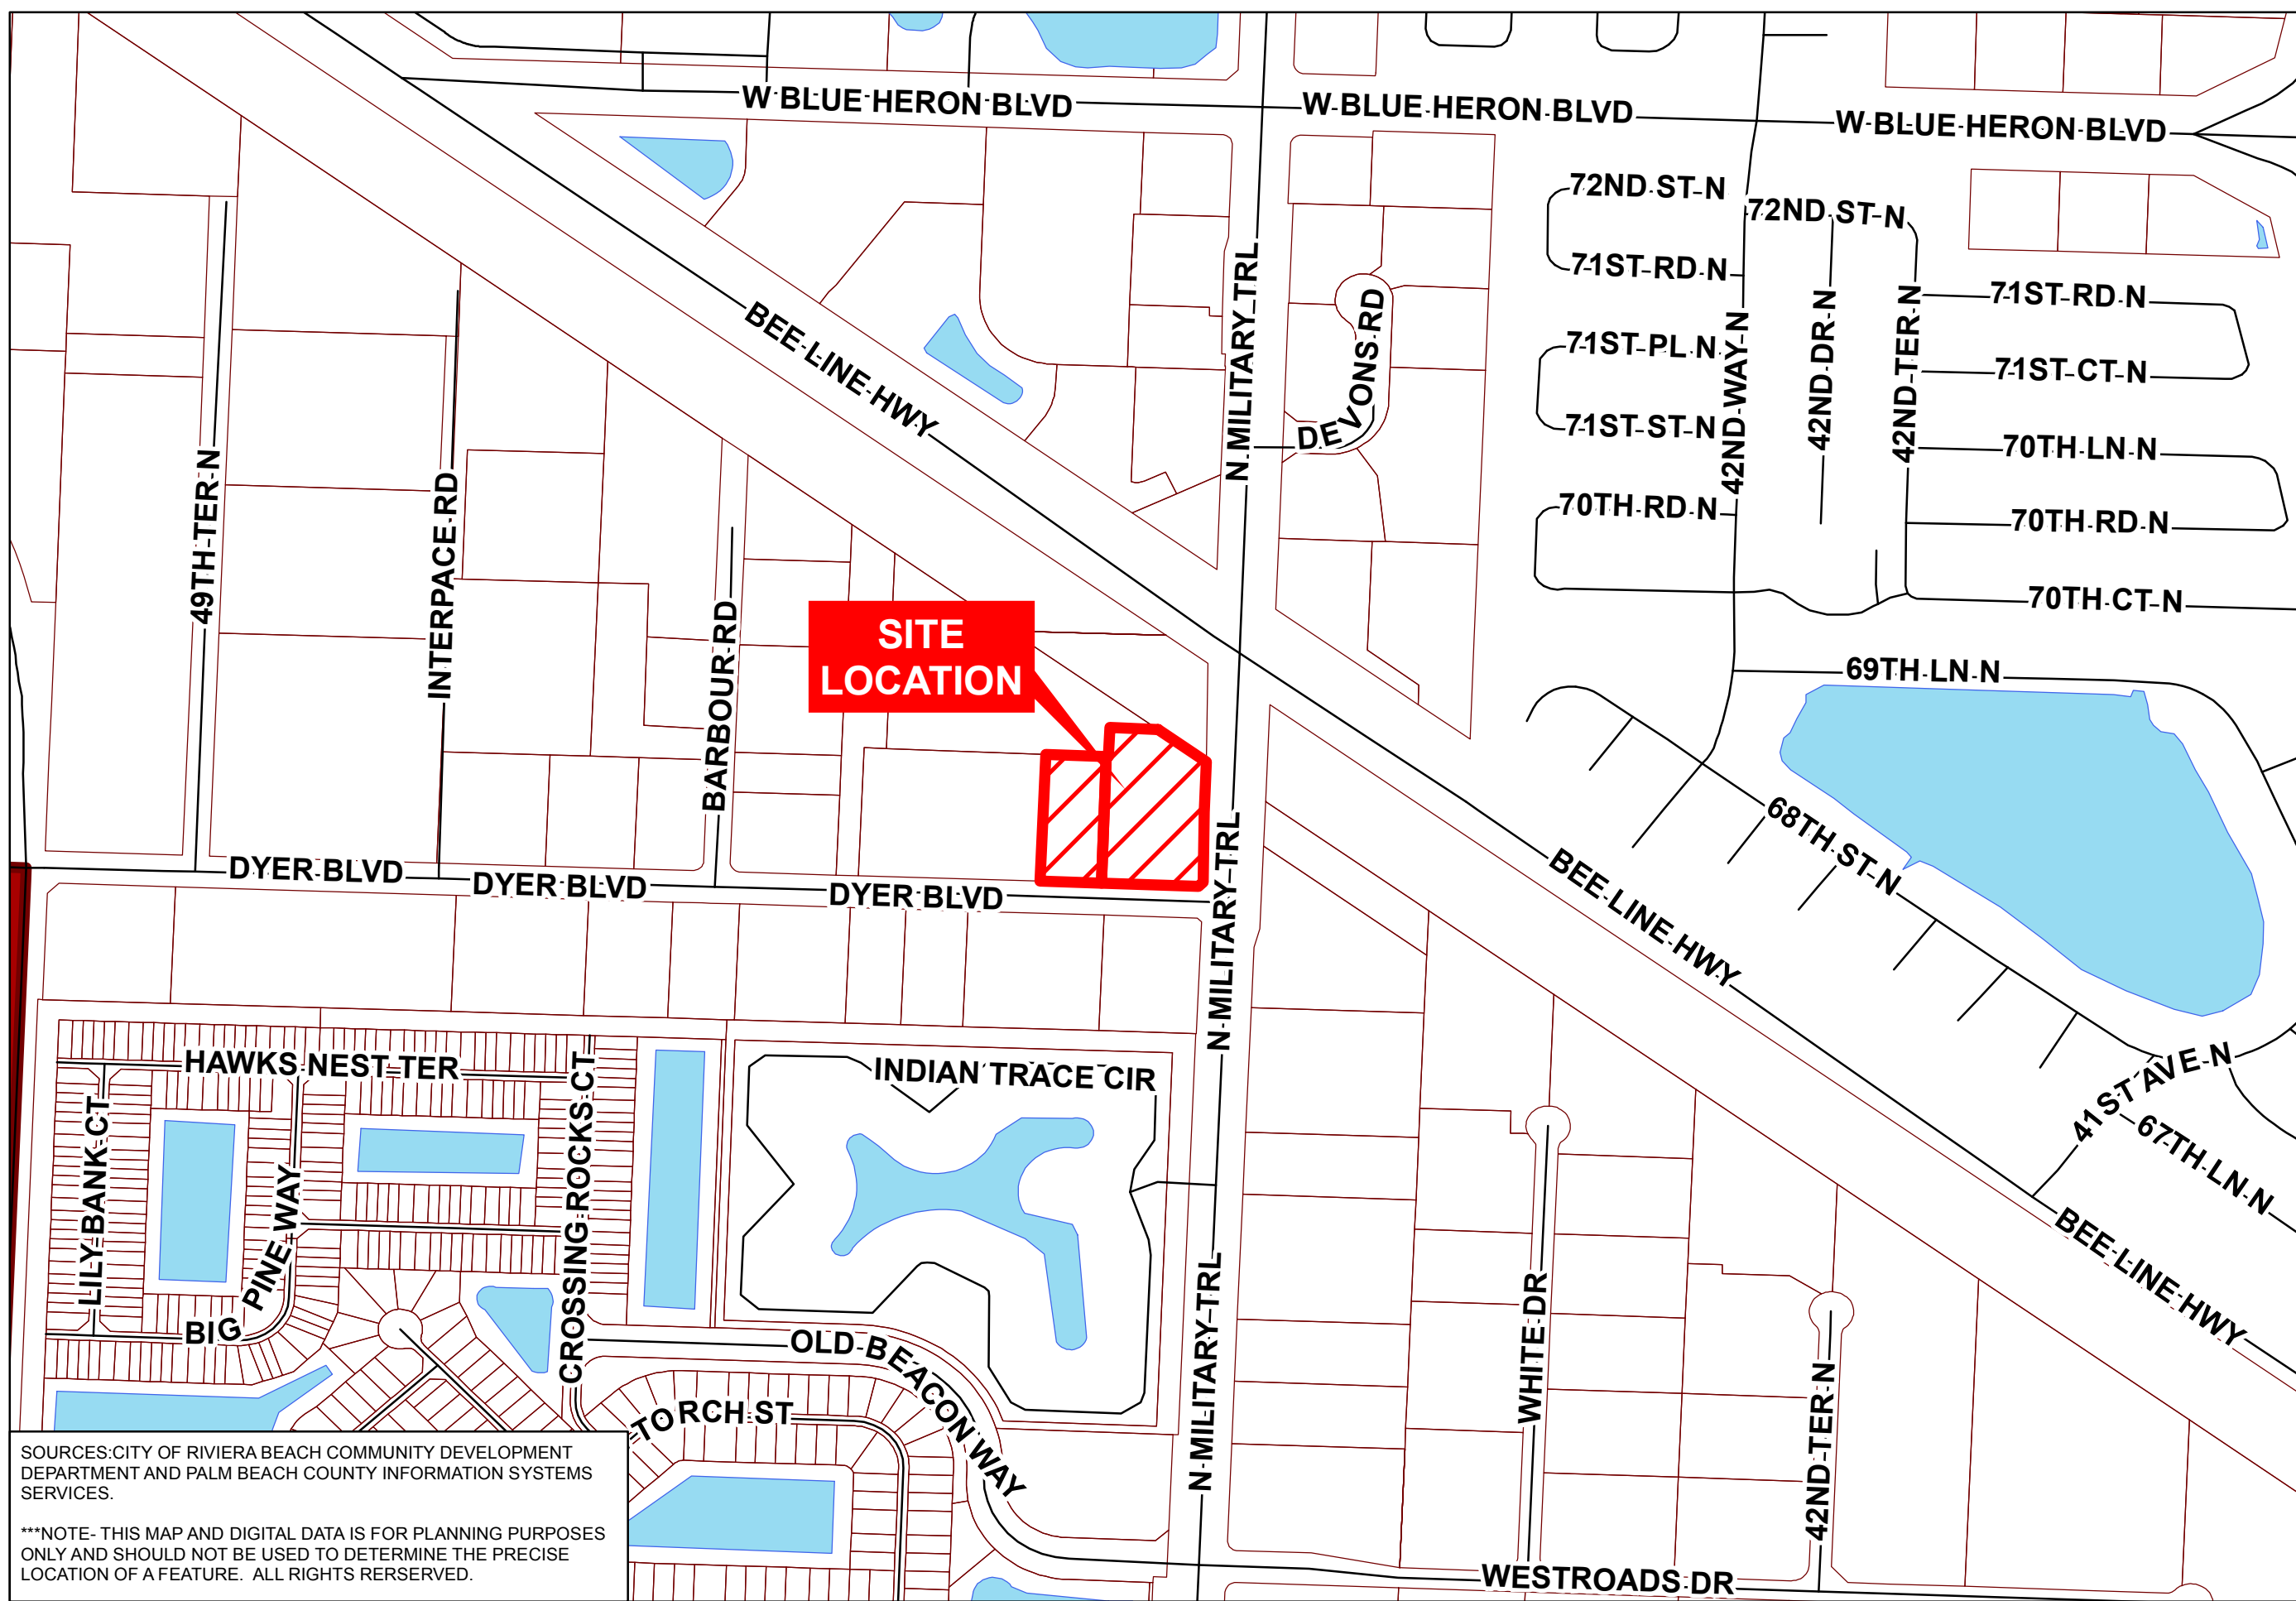

**CITY OF RIVIERA BEACH
AIRGAS USA
SP-16-02
LOCATION MAP**

LEGEND

- STREETS
- CITY PARCELS
- WATER
- ▨ PROPERTY BOUNDARY ±2.92 ACRE
- MUNICIPALITIES

CITY OF RIVIERA BEACH
DEPARTMENT OF
COMMUNITY DEVELOPMENT
600 W. BLUE HERON BLVD.
RIVIERA BEACH, FL 33404
(561) 845-4060
WWW.RIVIERABCH.COM

SOURCES: CITY OF RIVIERA BEACH COMMUNITY DEVELOPMENT DEPARTMENT AND PALM BEACH COUNTY INFORMATION SYSTEMS SERVICES.

***NOTE- THIS MAP AND DIGITAL DATA IS FOR PLANNING PURPOSES ONLY AND SHOULD NOT BE USED TO DETERMINE THE PRECISE LOCATION OF A FEATURE. ALL RIGHTS RERSERVED.