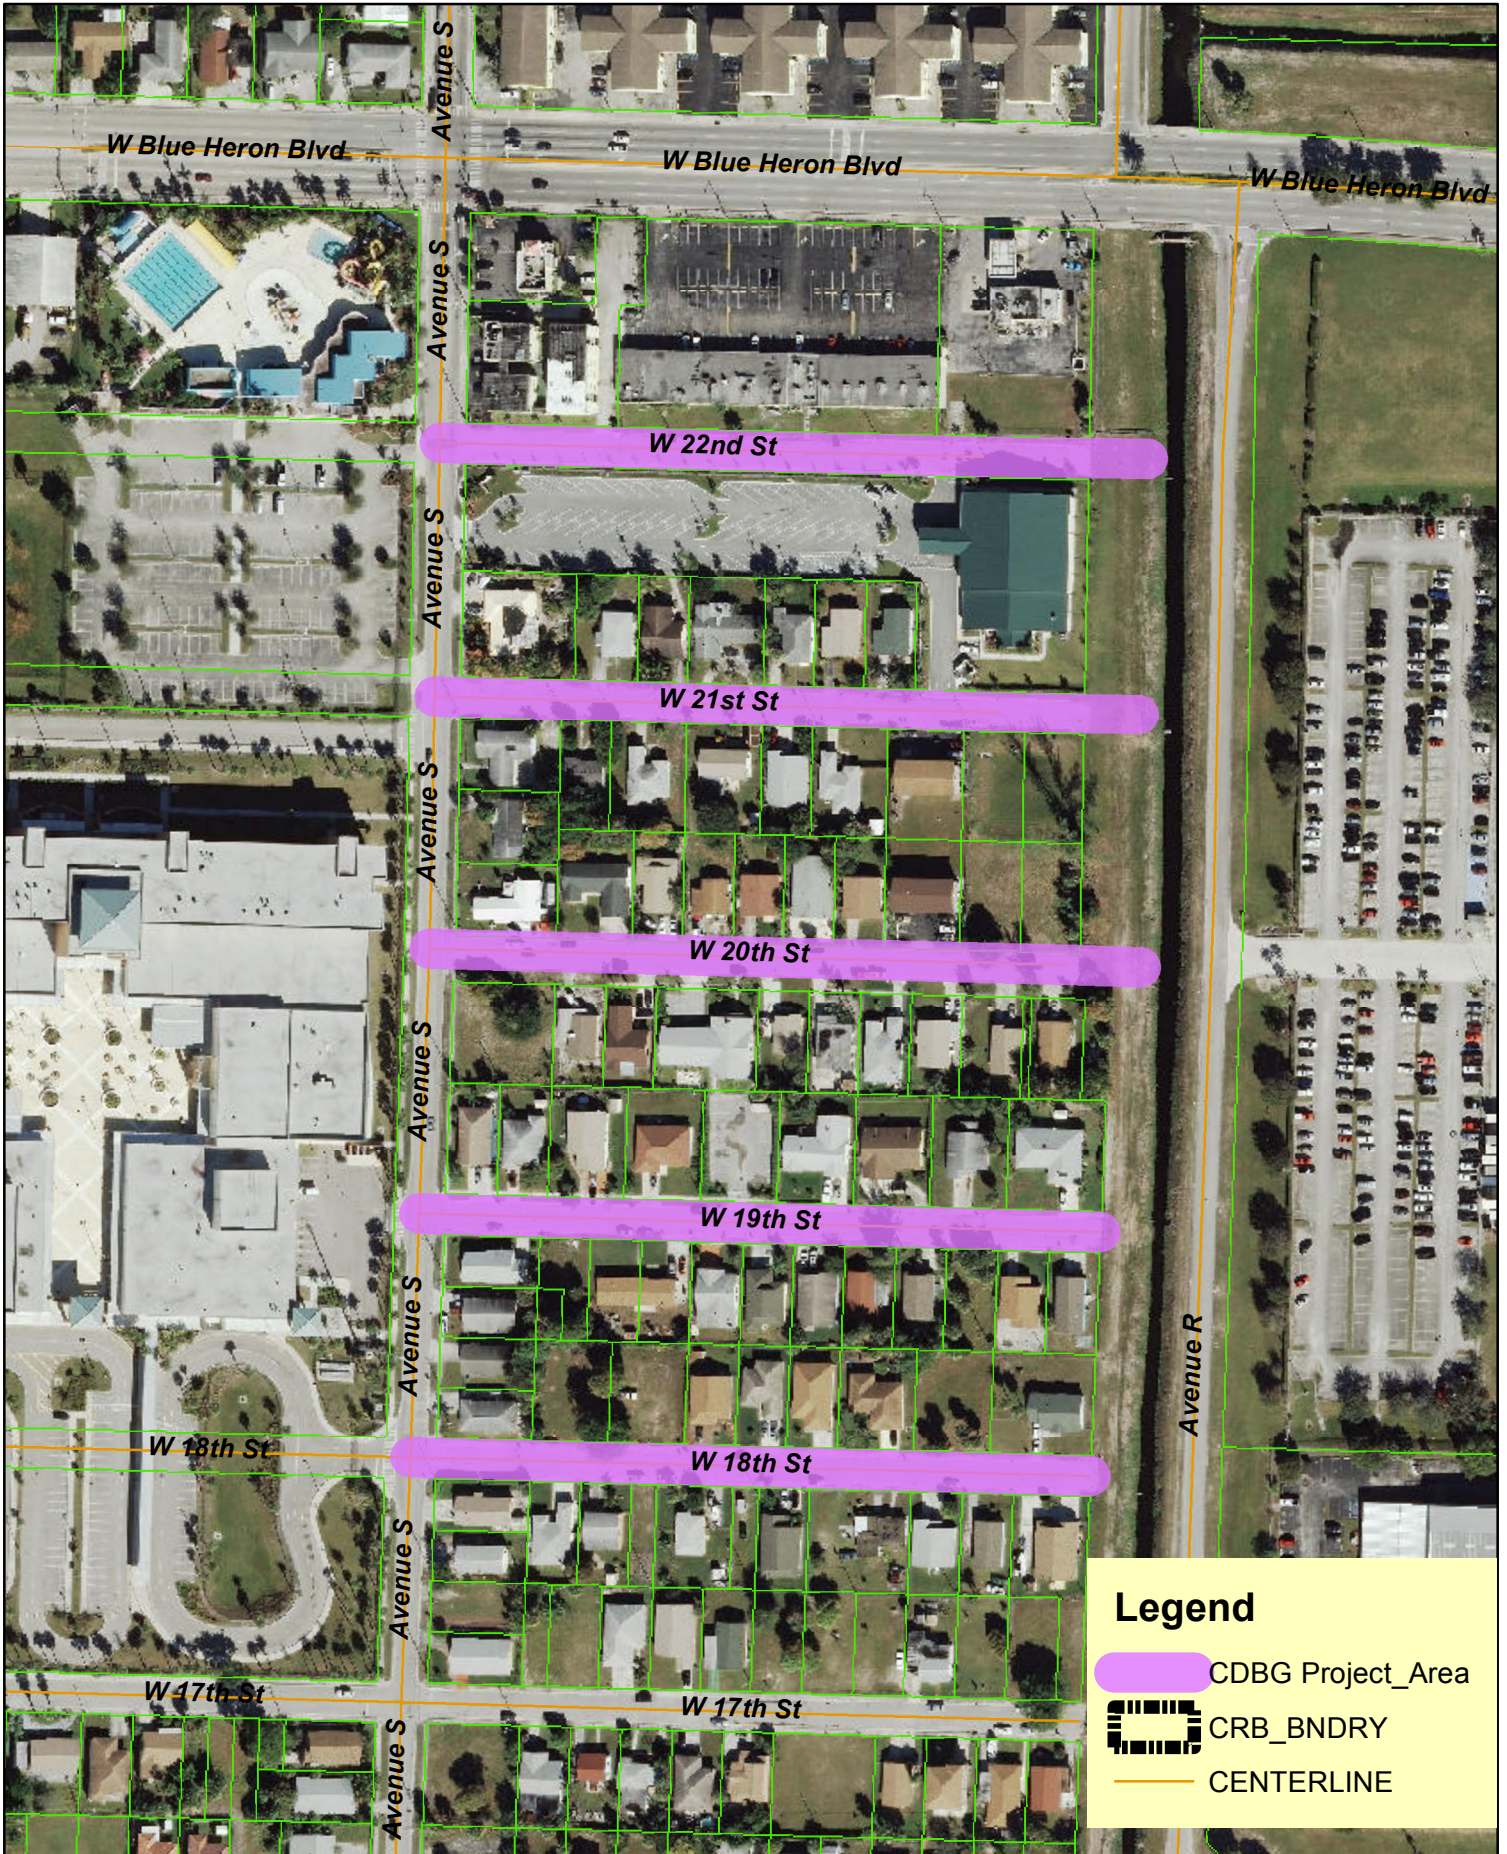

# CDBG PROJECT AREA LOCATION MAP

100 50 0 100 Feet

**Legend**

-  CDBG Project\_Area
-  CRB\_BNDRY
-  CENTERLINE