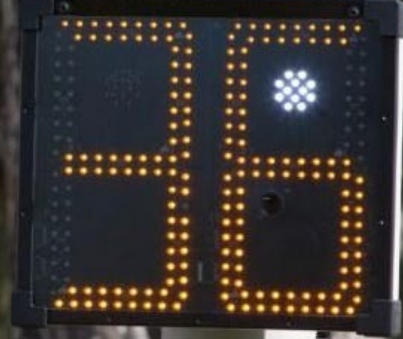

**YOUR
SPEED**

ALL TRAFFIC
SOLUTIONS

Connected Solutions for Better Traffic Safety Outcomes

SHIELD RADAR SPEED SIGN

AllTrafficSolutions.com

Resolving Speeding Complaints Has Never Been Easier.

All Traffic Solutions Shield radar speed signs lead the industry in quality, accuracy, and durability.

YOUR SPEED

SIMPLE, RAPID DEPLOYMENT

Shield signs are lightweight and mountable by one person in under a minute on a portable post, pole, or vehicle hitch.

WEB-BASED REPORTING AND ACCESSIBILITY

All Traffic Solutions' patented TraffiCloud® software enables you to remotely manage and monitor your devices from anywhere using any internet-connected device.

Access real-time traffic data, generate ready-made speed and volume reports, and get email or text alerts for tampering, low batteries, and high-speed violators.

MAXIMIZE RESOURCES WITH REAL-TIME DATA

Use your web-enabled Shield radar speed sign to:

All Traffic Solutions Shield signs aced radar accuracy, power recovery, autonomous battery operation, and crash resistance tests.

They're shatterproof, graffiti-resistant, and can withstand 150-mph winds and inclement weather such as ice, snow, and heavy rain.