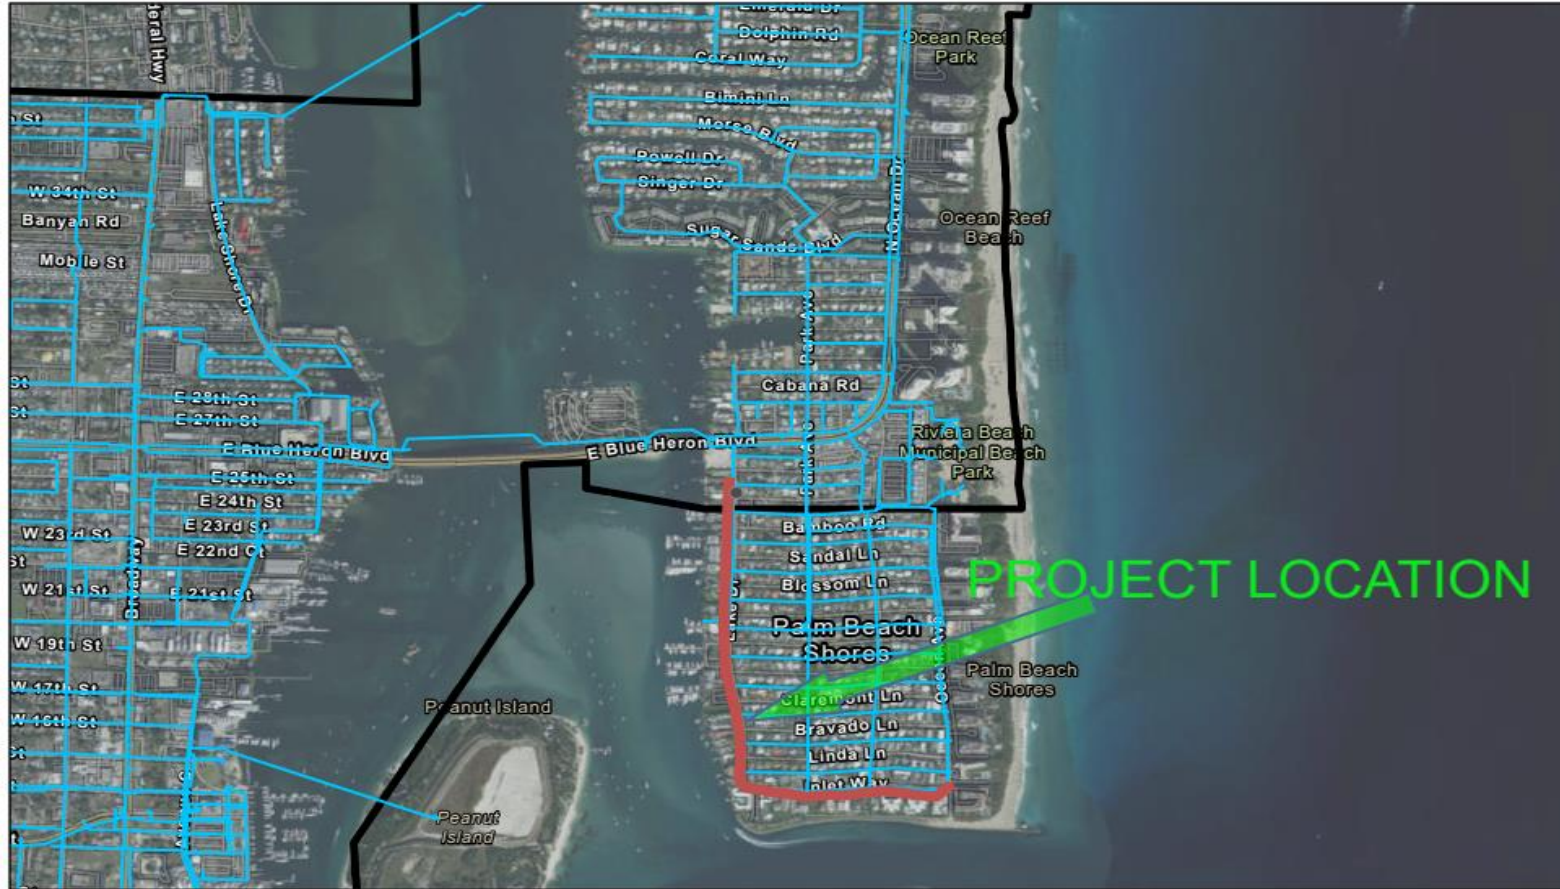

# City of Riviera Beach Utility Special District

## PALM BEACH SHORES WATER MAIN IMPROVEMENT PROJECT

June 23, 2021

# Location Map

-  Proposed Water Main
-  Potable Water Main
-  Riviera Beach City Boundary

# Existing Water Distribution System Pipe Age