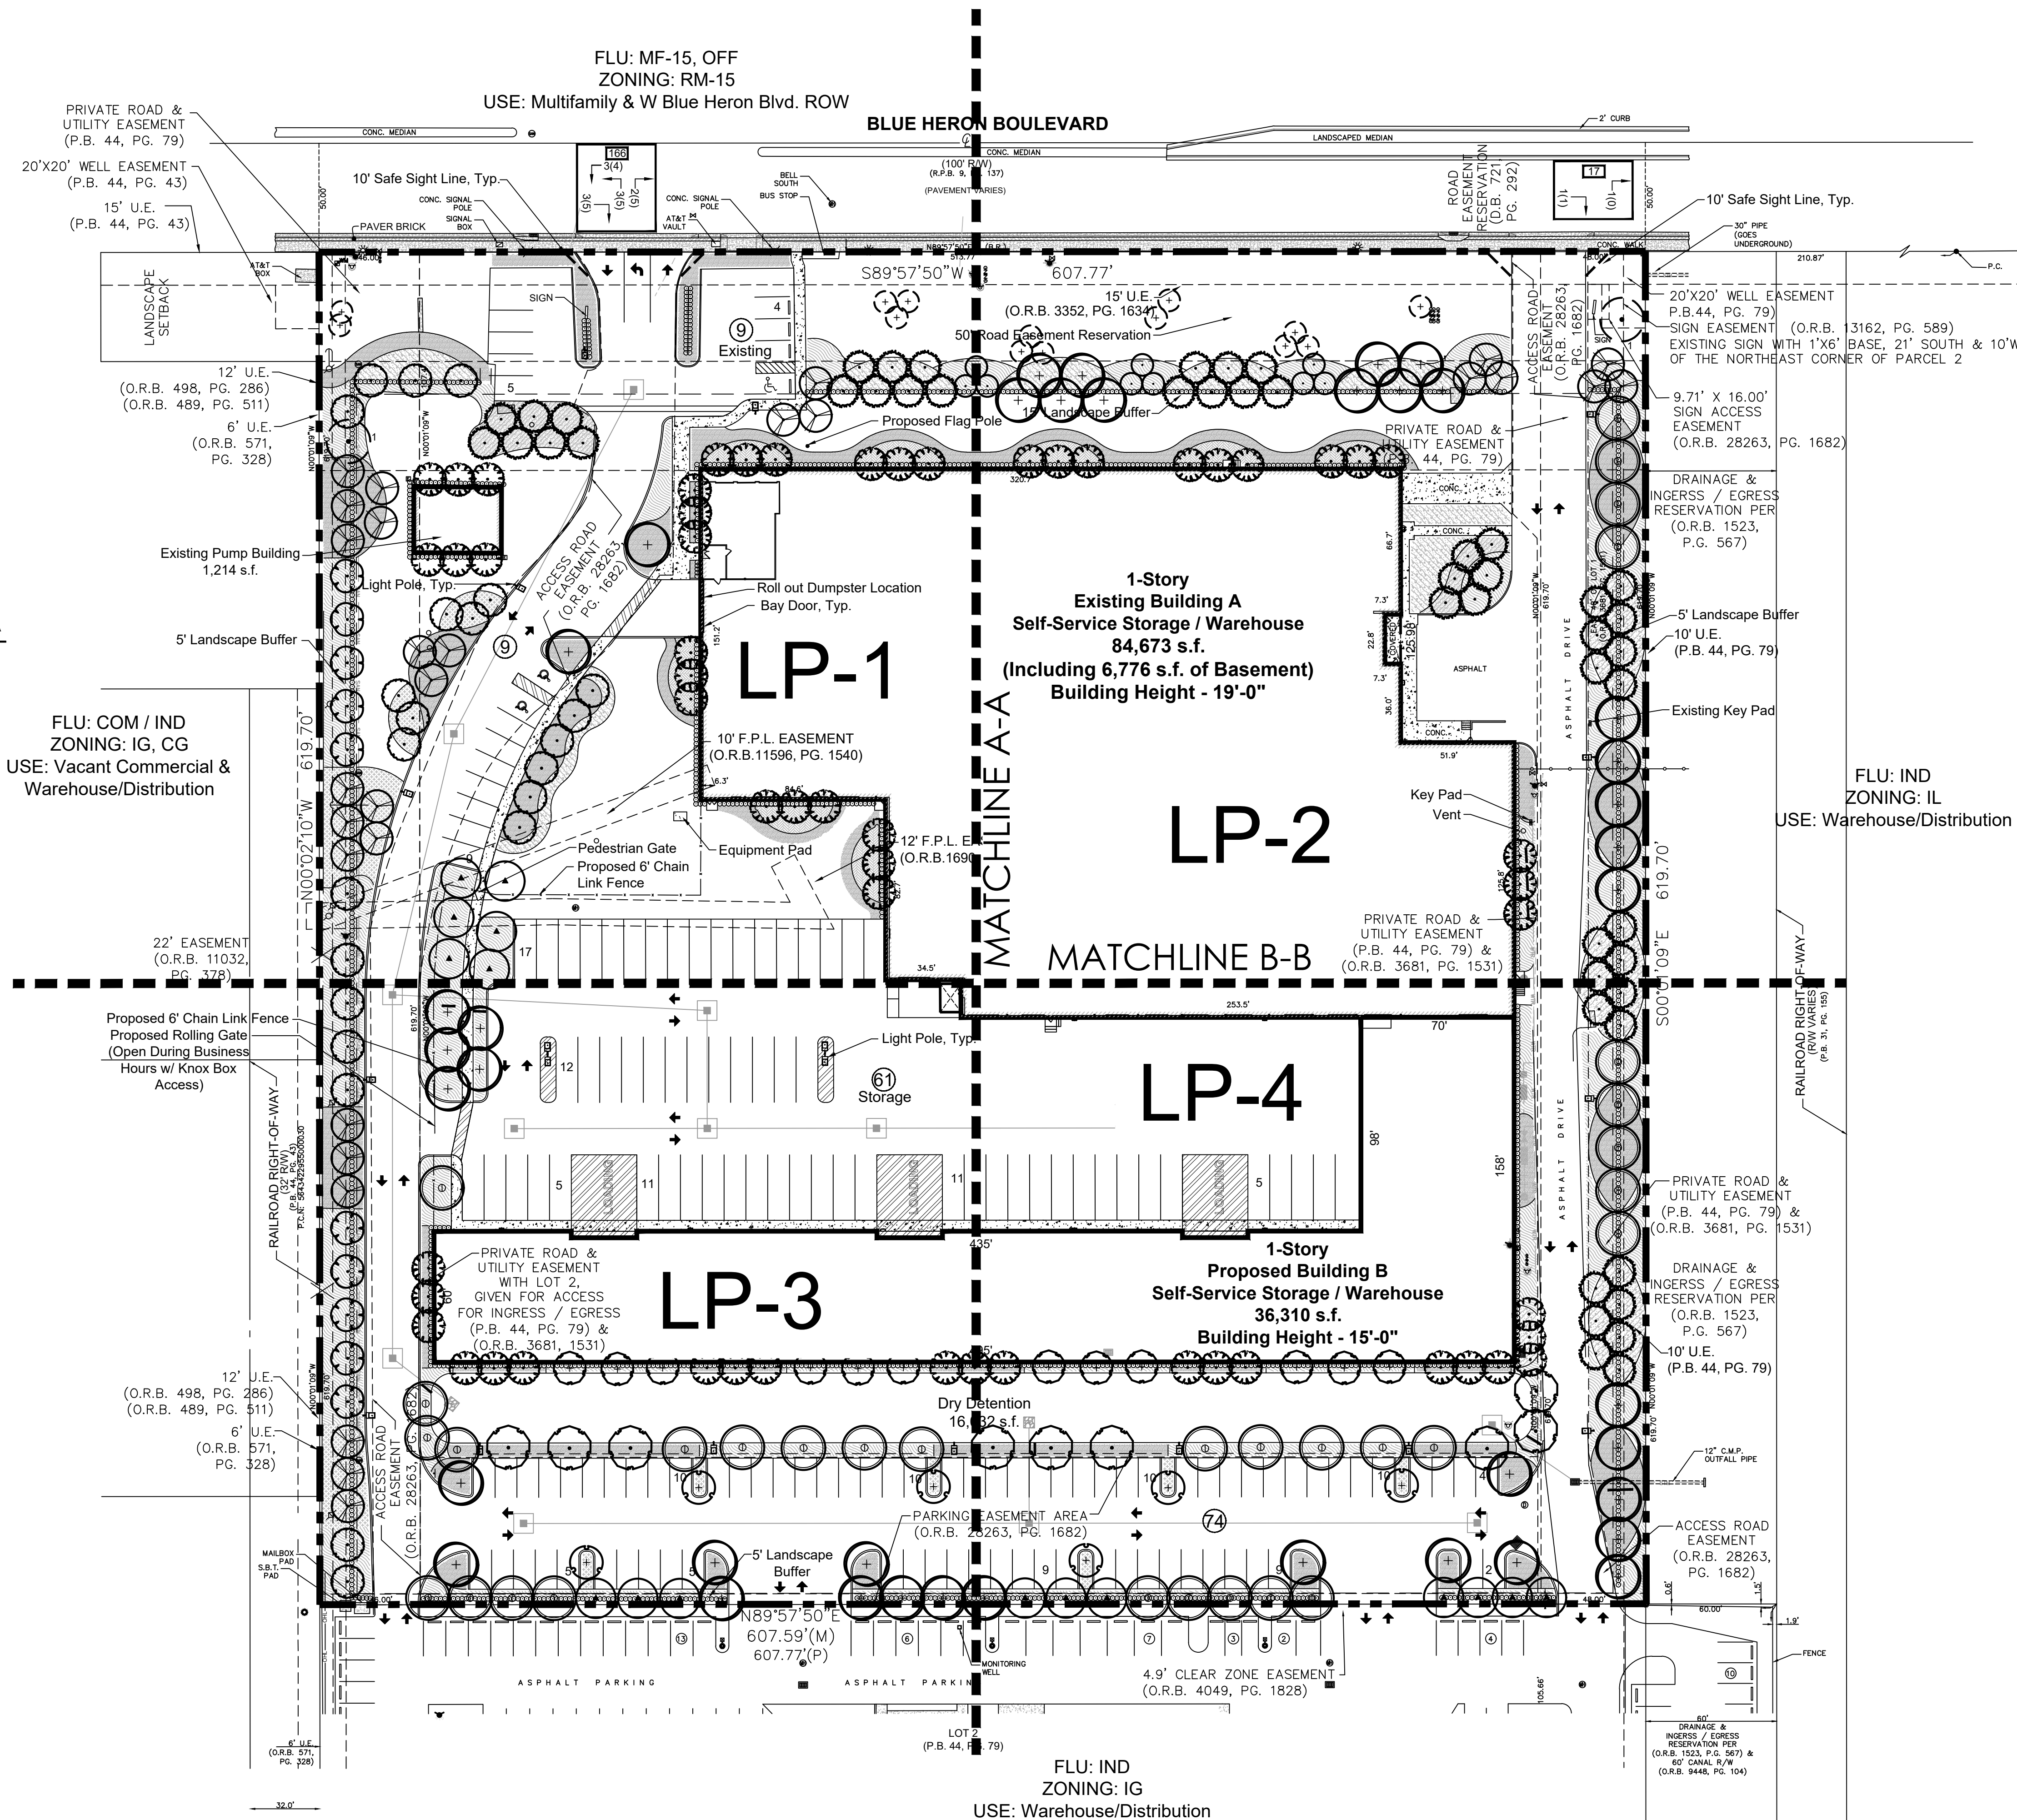

Storage Rental of America

- LI-1 Landscape Index
- LP-1 Landscape Plan
- LP-2 Landscape Plan
- LP-3 Landscape Plan
- LP-4 Landscape Plan
- LP-5 Landscape Plan
- LP-6 Landscape Notes
- LP-7 Landscape Specifications

**Storage Rental
of America**
1177 Blue Heron Blvd
City of Riviera Beach, Florida

Date: 06/14/19
Scale: 1" = 40'-0"
Design By: JS
Drawn By: BMC
Checked By: JS
File No: 934.01
Job No. 18-109

REVISIONS / SUBMISSIONS
10/25/19 Resubmittal

Printed name
FLORIDA REGISTRATION NO. LA 0001638

**Landscape
Index**

Know what's below.
Call before you dig.