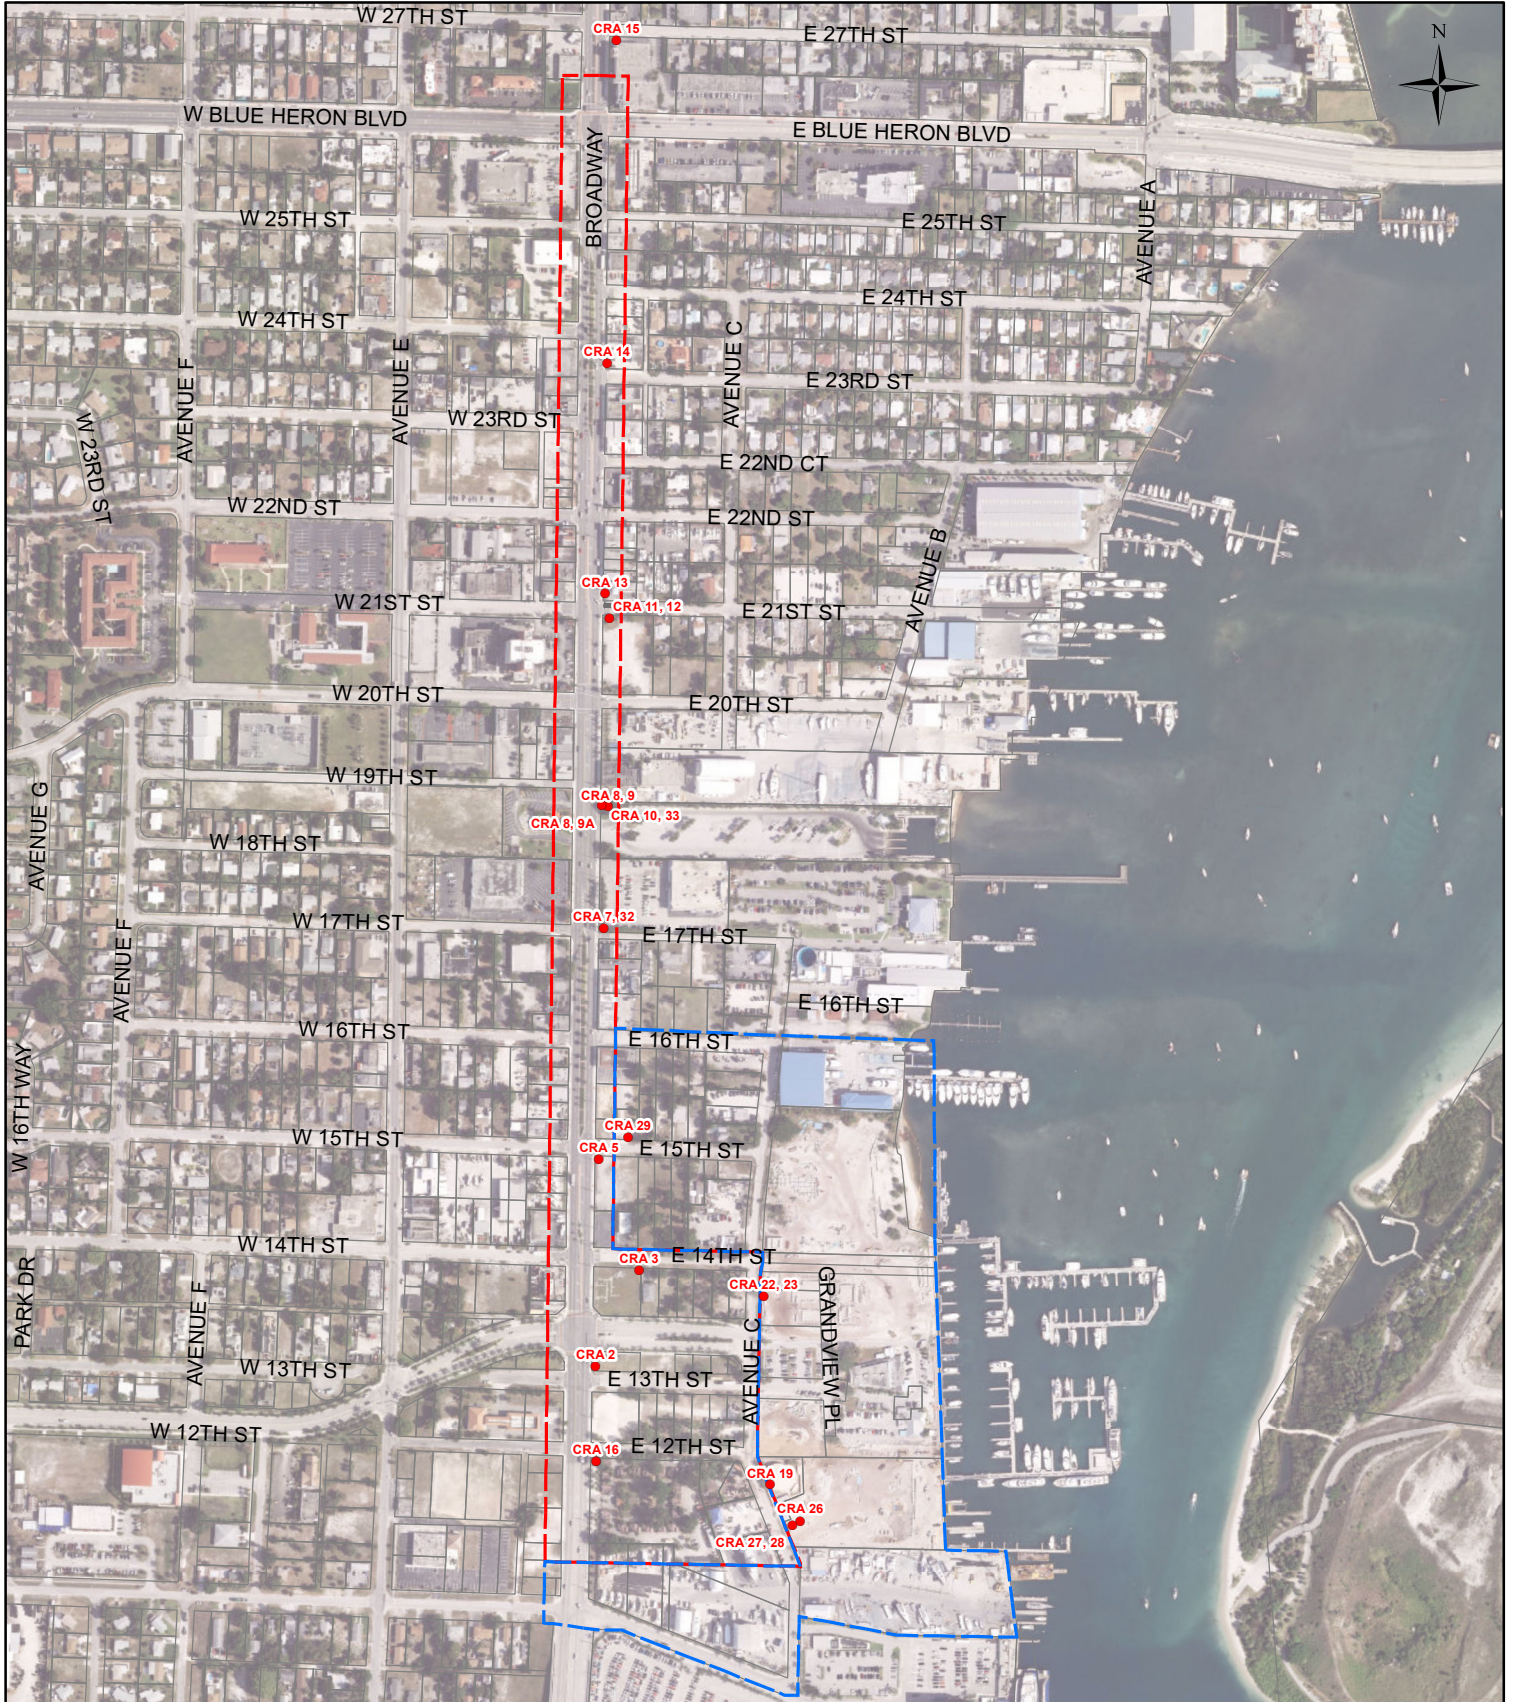

US1 Utility Underground Project Project Boundary

Date: 5/17/2018

Legend

- Easement Locations
- ▭ US 1 South
- ▭ Marina District
- ▭ Parcel Line