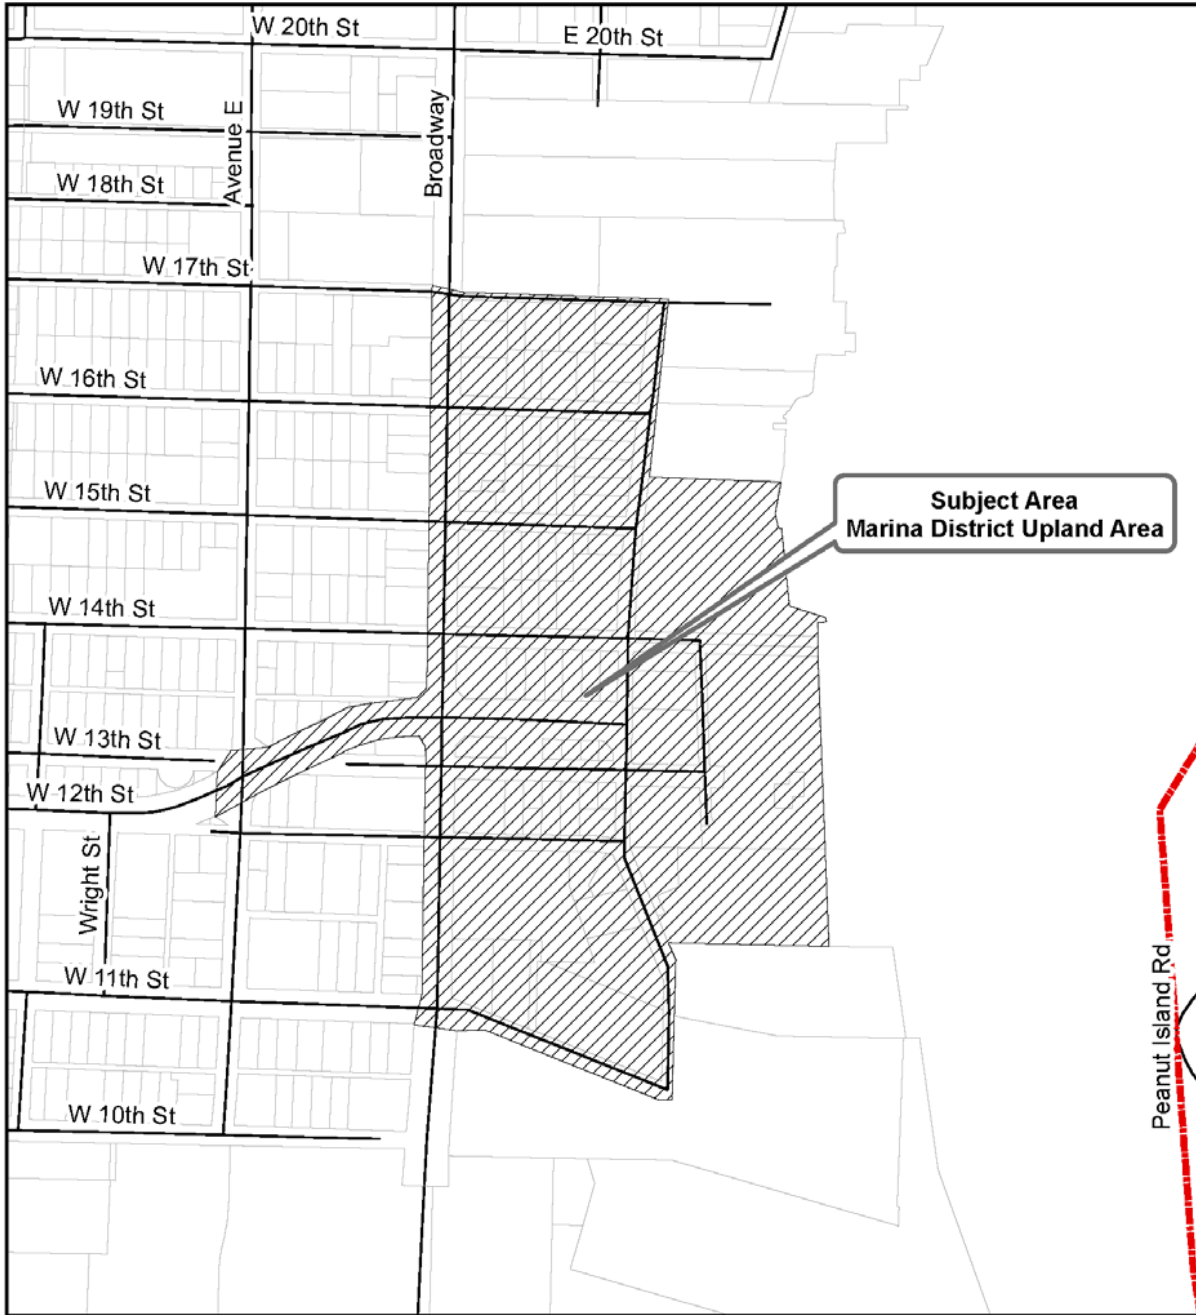

EXHIBIT 'A' – 10.4.2017, Mobile Vendors

0 187.5 375 750 Feet

Legend

- Subject Area
- City Boundary
- Roads

Location Map

Marina District Upland Area

Data and Map Disclaimer: The Data is provided as is without warranty or any representation of accuracy, timeliness or completeness. The burden for determining accuracy, completeness, timeliness, merchantability and fitness for or the appropriateness for use rests solely on the requester. The City of Riviera Beach and Palm Beach County make no warranties, expressed or implied, as to the use of the Data. There are no implied warranties of merchantability or fitness for a particular purpose. The requester acknowledges and accepts the limitations of the Data, including the fact that the Data is dynamic and is in a constant state of maintenance, correction, and update.